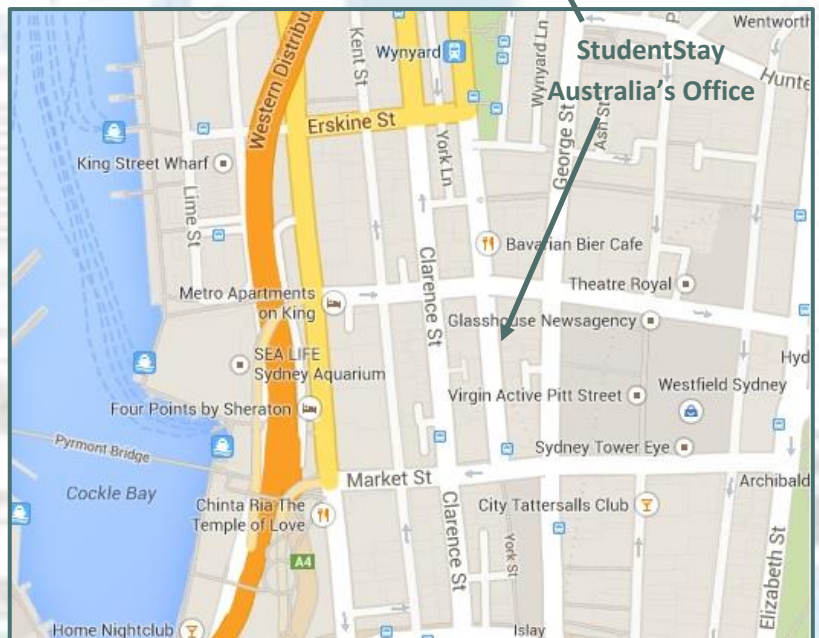

CBD Central Business District

 **StudentStay Houses:**

- ✓ Allawah
- ✓ Ashfield
- ✓ Burwood
- ✓ Marrickville
- ✓ Maroubra

Suit 604b, Level 6, 32 York Street, Sydney NSW 2000
e-mail: info@studentstayaustralia.com, Mobile: 0426 88 77 66